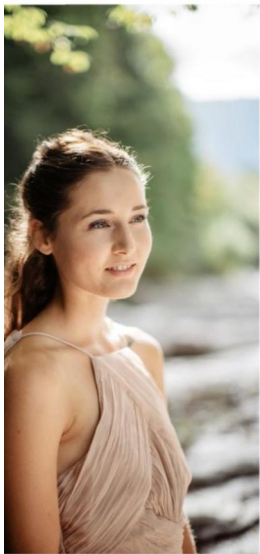

PETRA

#63405

Age 30

Height 174

Bust 85

Hair braun

Waist 76

Eyes blau

Hips 89

Size 36

Shoes 37

Cup A

PETRA #63405

www.probst.photo

www.probst.photo