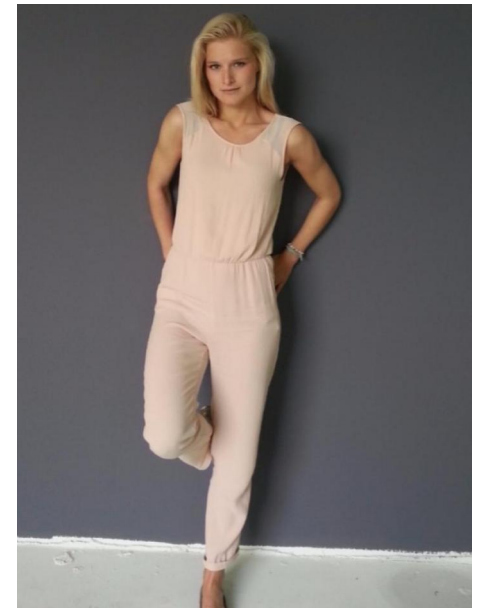

ANNA #15751

Age 32
From Münster (DE)

Height 174
Hair blond
Eyes grün
Size 36
Cup 70B

Bust 84
Waist 66
Hips 92
Shoes 38

ANNA #15751