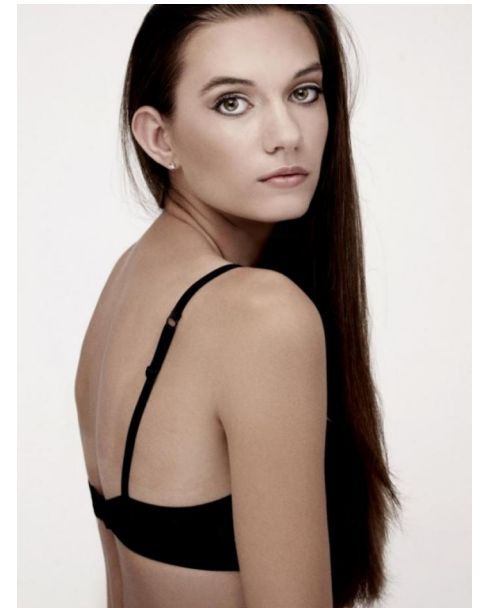

CAITLIN #35156

Age 22
From Oldenburg (DE)

Height 179
Hair braun
Eyes grün
Size 34/36
Cup 75C

Bust 89
Waist 65
Hips 89
Shoes 39

CAITLIN #35156