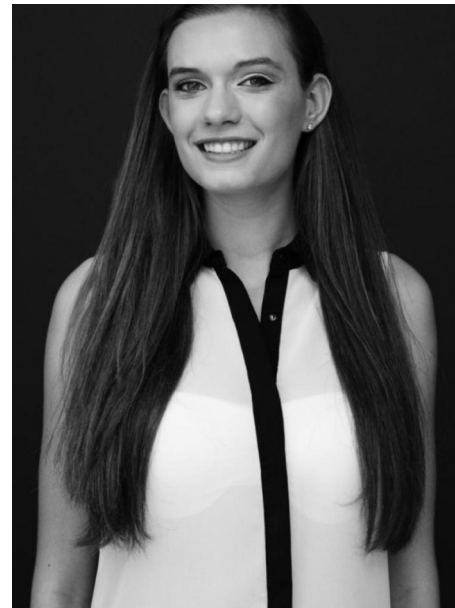

CAITLIN #35156

Age 22
From Oldenburg (DE)

Height 179
Hair braun
Eyes grün
Size 34/36
Cup 75C

Bust 89
Waist 65
Hips 89
Shoes 39

CAITLIN #35156