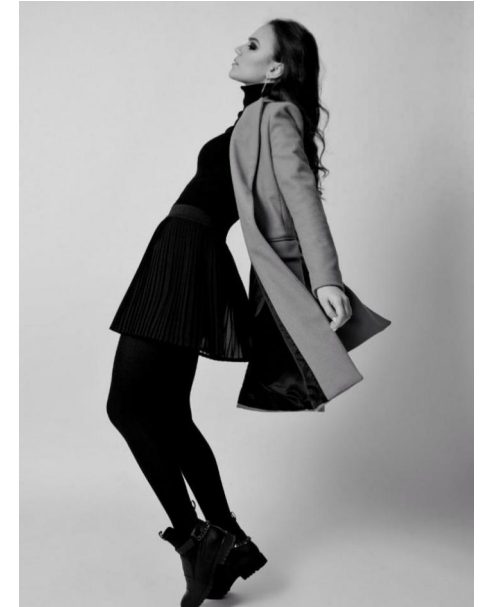

ELINA #57486

Age 26
From Frankfurt (DE)

Height 174
Hair braun
Eyes braun
Size 36
Cup 75B

Bust 83
Waist 63
Hips 93
Shoes 39

ELINA #57486

SHOWCAST Limited & Co. KG | Marsportengasse 6 | 50667 Köln | Germany
+49 221 44906700 | office@showcast.de | www.showcast.de