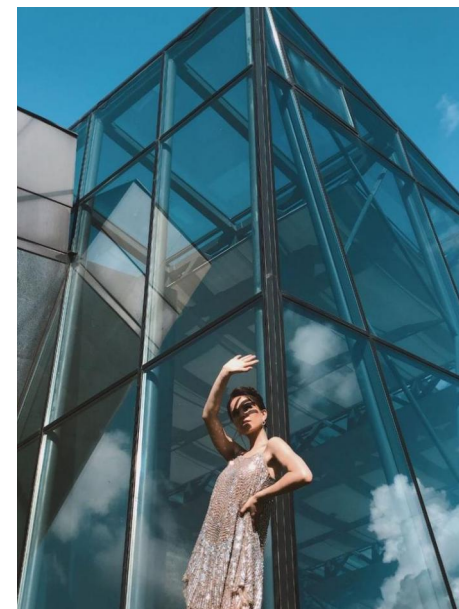

ELINA #64556

Age 27
From Frankfurt (DE)

Height 174
Hair braun
Eyes braun
Size 36
Cup

Bust 83
Waist 63
Hips 90
Shoes 39

ELINA #64556