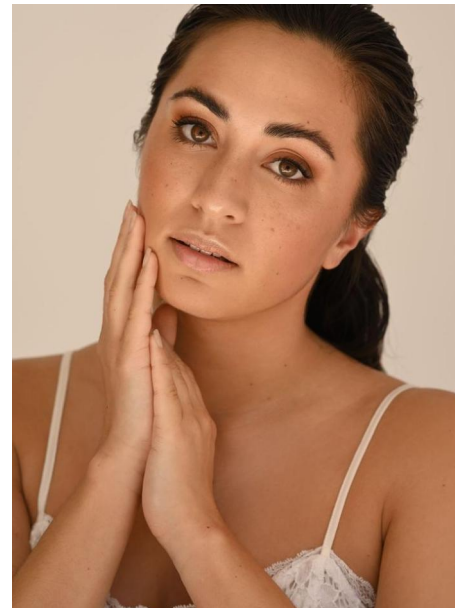

# MERLE #69768

Age 27  
From Amsterdam (NL)

Height 167  
Hair braun  
Eyes braun  
Size 36  
Cup 75B

Bust 85  
Waist 70  
Hips 86  
Shoes 37

MERLE #69768