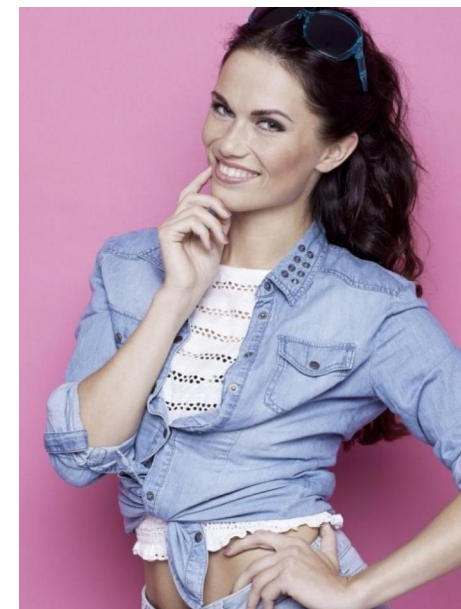

NATALIE #4383

Age 29
From Düsseldorf (DE)

Height 172 cm / 5' 7.7"
Hair braun
Eyes grün
Size 34/36
Cup 75C

Bust 83 cm / 32.7"
Waist 64 cm / 25.2"
Hips 93 cm / 36.6"
Shoes 38

NATALIE #4383