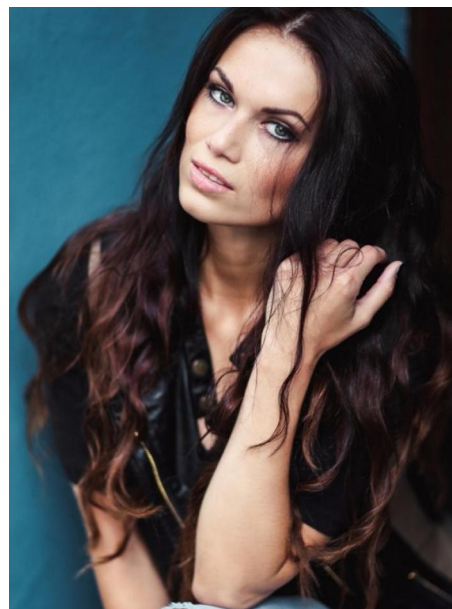

NATALIE #4383

Age 29
From Düsseldorf (DE)

Height 172 cm / 5' 7.7"
Hair braun
Eyes grün
Size 34/36
Cup 75C

Bust 83 cm / 32.7"
Waist 64 cm / 25.2"
Hips 93 cm / 36.6"
Shoes 38

NATALIE #4383