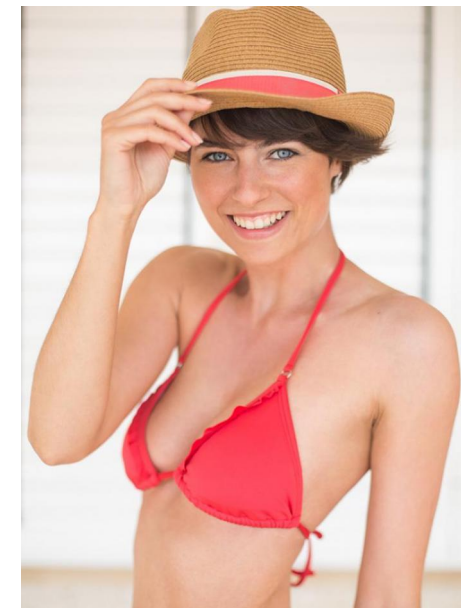

# SANDY #9484

Age 29  
From Bonn (DE)

Height 164  
Hair braun  
Eyes blau  
Size 34  
Cup 75B

Bust 80  
Waist 63  
Hips 89  
Shoes 36

SANDY #9484