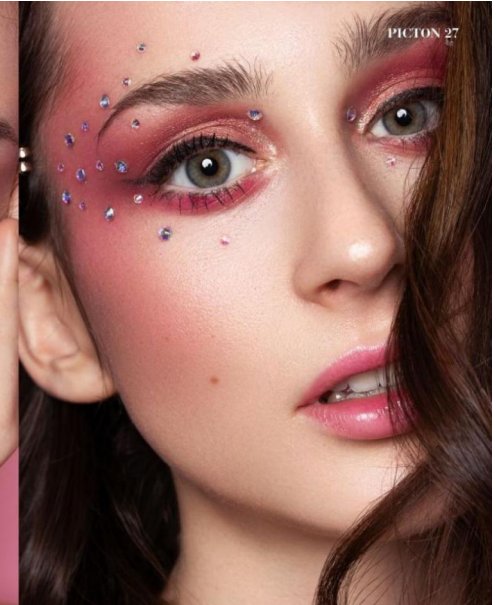

ROSE FRIEDRIKE #57005

PICTON 24

ROSE FRIEDRIKE

PICTON 25

PICTON 26

PICTON 27