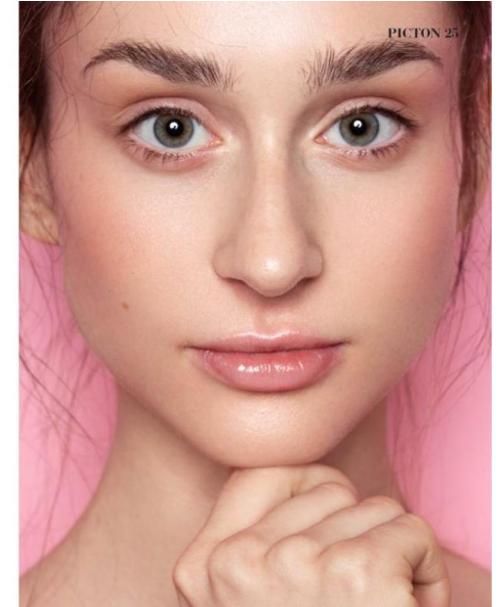

ROSE FRIEDRIKE #57005

PICTON 24

ROSE FRIEDRIKE

PICTON 25

PICTON 26

PICTON 27