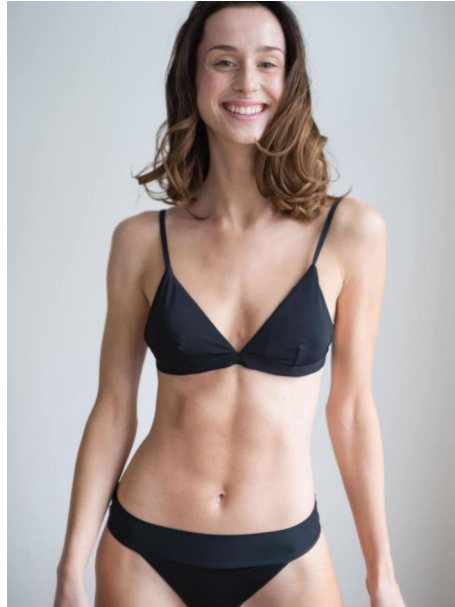

ROSE FRIEDRIKE #57005