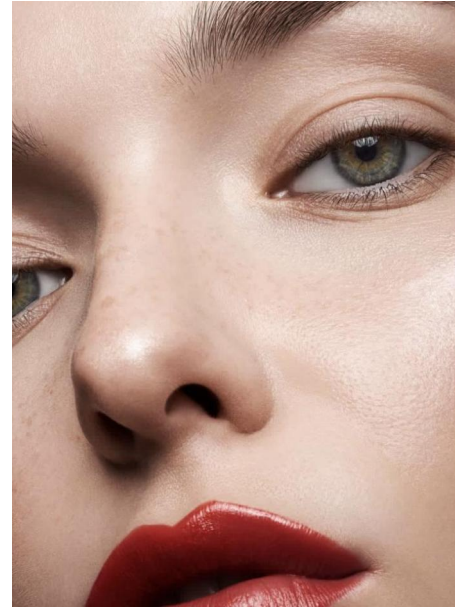

ALENA #35265

Age 24
From Duisburg (DE)

Height 175
Hair blond
Eyes grün
Size 36
Cup 70C

Bust 88
Waist 61
Hips 88
Shoes 37

ALENA #35265

SHOWCAST Limited & Co. KG | Marsportengasse 6 | 50667 Köln | Germany
+49 221 44906700 | office@showcast.de | www.showcast.de