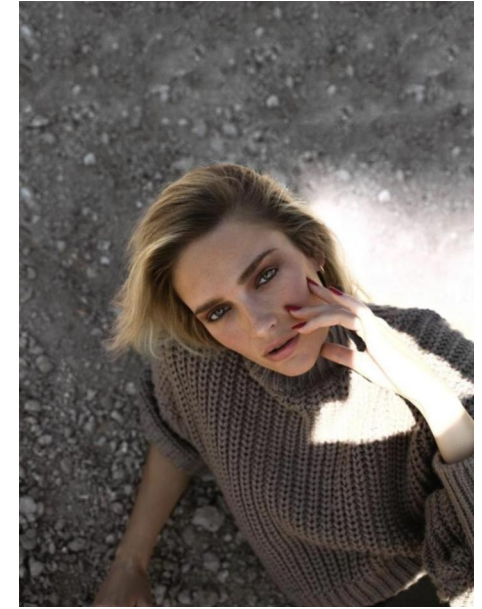

ALENA #35265

Age 24
From Duisburg (DE)

Height 175
Hair blond
Eyes grün
Size 36
Cup 70C

Bust 88
Waist 61
Hips 88
Shoes 37

ALENA #35265

SHOWCAST Limited & Co. KG | Marsportengasse 6 | 50667 Köln | Germany
+49 221 44906700 | office@showcast.de | www.showcast.de