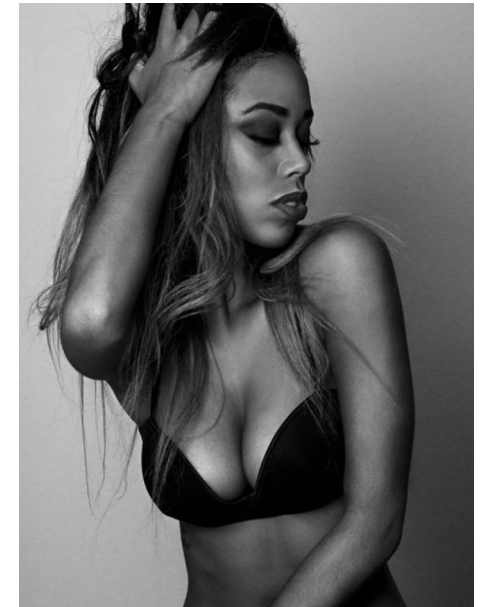

# SAMIRA #31418

Age 27  
From Bielefeld (DE)

Height 174  
Hair braun  
Eyes braun  
Size 34/36  
Cup 70C

Bust 80  
Waist 62  
Hips 85  
Shoes 39

SAMIRA #31418